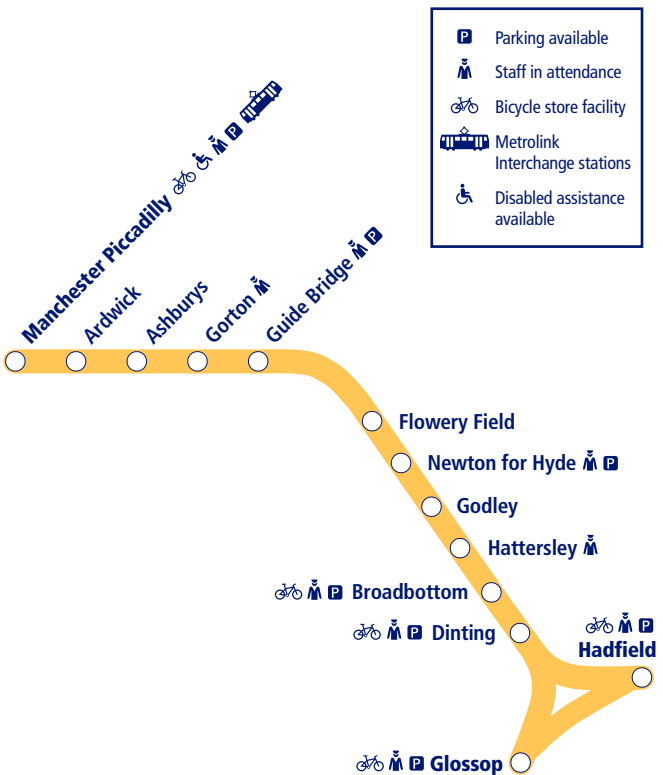

24

Train times

19 May 2019 – 14 December 2019

Manchester to Hadfield and Glossop

This timetable shows the complete train service between **Hadfield/Glossop and Manchester**.

How to read this timetable

Look down the left hand column for your departure station. Read across until you find a suitable departure time. Read down the column to find the arrival time at your destination. Through services are shown in bold type (this means you won't have to change trains). Connecting services are shown in light type. If you travel on a connecting service, change at the next station shown in bold or if you arrive on a connecting service, change at the last station shown in bold, unless a footnote advises otherwise.

Minimum connection times

All stations have a minimum connection time of 5 minutes unless stated. Manchester Piccadilly 10 minutes.

Community Rail Partnerships and community groups

We support a number of active community rail partnerships (CRPs) across our network. CRPs bring together local communities and the rail industry to deliver benefits to both, and encourage use of the lines they represent.

TrainTracker™

For up to date travel information and live departures direct to your mobile, text your station **name** or **location code** to **8 49 50**.

Customers with disabilities or restricted mobility are encouraged to contact our **Customer Experience Centre** who will book assistance for you.